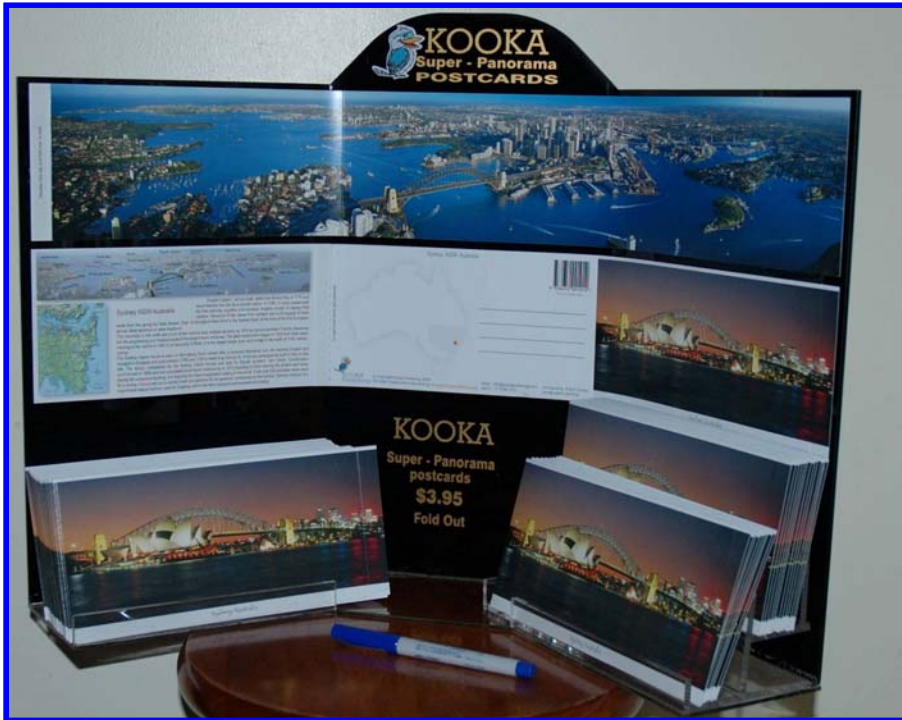

KOOKA POSTCARD DISPLAY OPTIONS

Curved Mini Stand

FREE STANDING COUNTER TOP FOR SINGLE CARD DISPLAY
29 CM WIDE X 16CM DEEP X 24CM HIGH.
COMFORTABLY HOLDS 40 CARDS.

Single Stand

FREE STANDING COUNTER TOP FOR SINGLE CARD DISPLAY
21 CM WIDE X 13CM DEEP X 12CM HIGH.
COMFORTABLY HOLDS 40 CARDS.

Large Amphi Stand

FREE STANDING COUNTER TOP
2 FULL INSIDE PANORAMAS CAN BE DISPLAYED
FOR 1 TO 6 CARD TYPE CARD DISPLAY
55 CM WIDE X 24CM DEEP X 40CM HIGH.
COMFORTABLY HOLDS 20 CARDS IN EACH TIER OR 40 ON BASE STAND

Modular Stacking Stand

FREE STANDING MODULAR COUNTER TOP
FOR 2 TO 4 CARD TYPE DISPLAY
21 CM WIDE X 27CM DEEP X 25CM HIGH
WITH 4 TIERS IN PLACE
COMFORTABLY HOLDS 20 CARDS IN EACH TIER.

PO Box 38
KAIRI Qld 4872
Australia